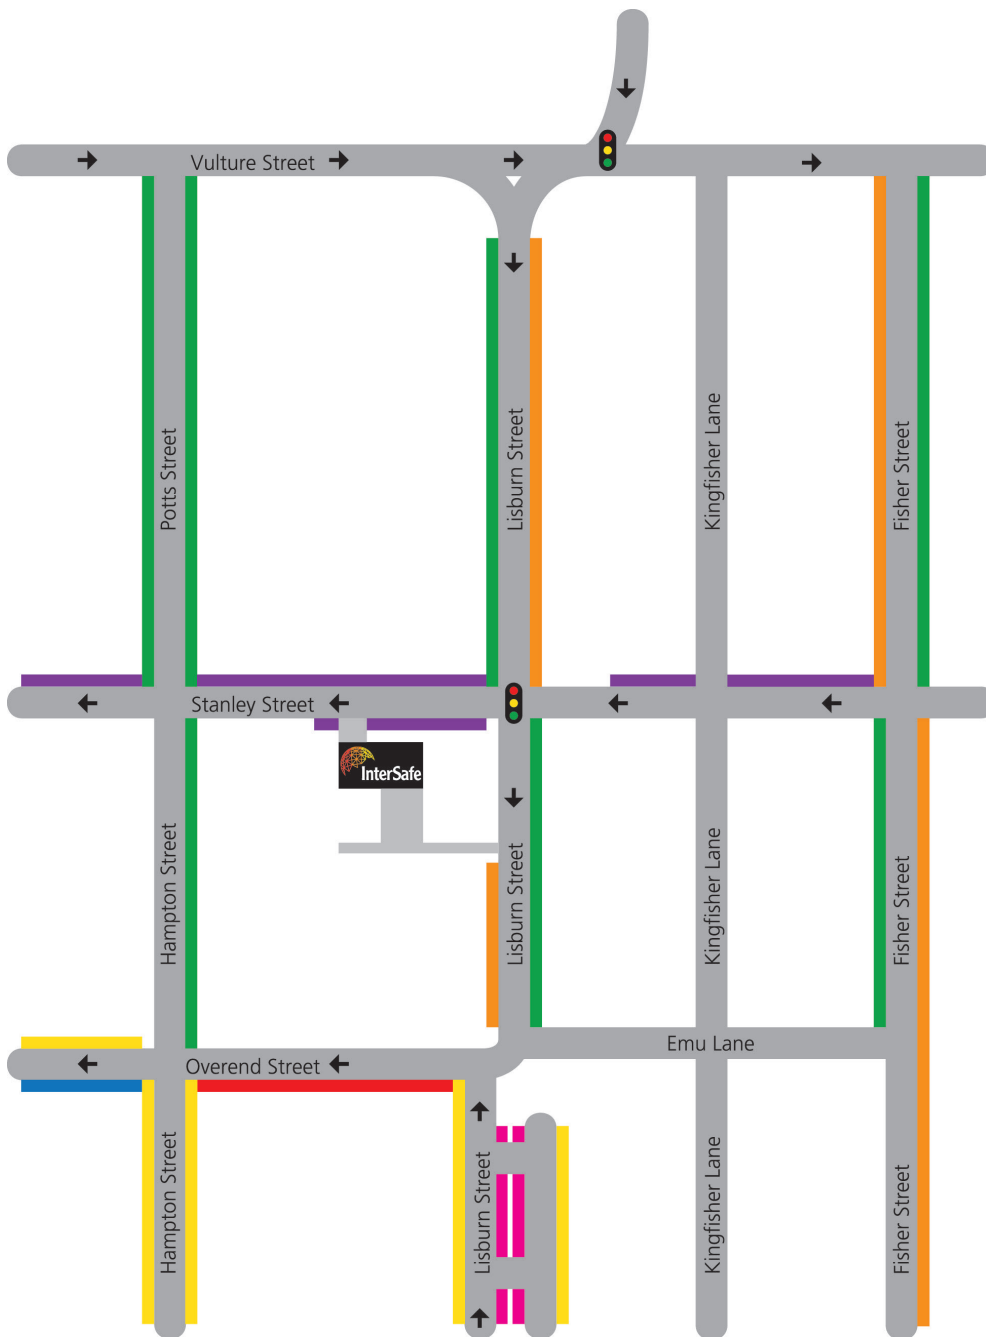

# Location and Parking Map

UBD REF: Map 23 – J18

**NOTE: All UNMARKED areas on map are no parking zones**

**■ No Limit Parking**

**■ Unsigned - 2 hour limit**

(All UNSIGNED parking areas fall into the 'Gabba Parking Restrictions on Game Day' and revert to 15 minutes on game days)

**■ Metered 2 hour / 4 hour parking (8am-5pm M-F) - 2 hour parking all other times**

**■ Metered 9 hour parking 8am-5pm M-F - no limit all other times**

**■ 1 hour parking (4-6pm M-F) - no limit all other times**